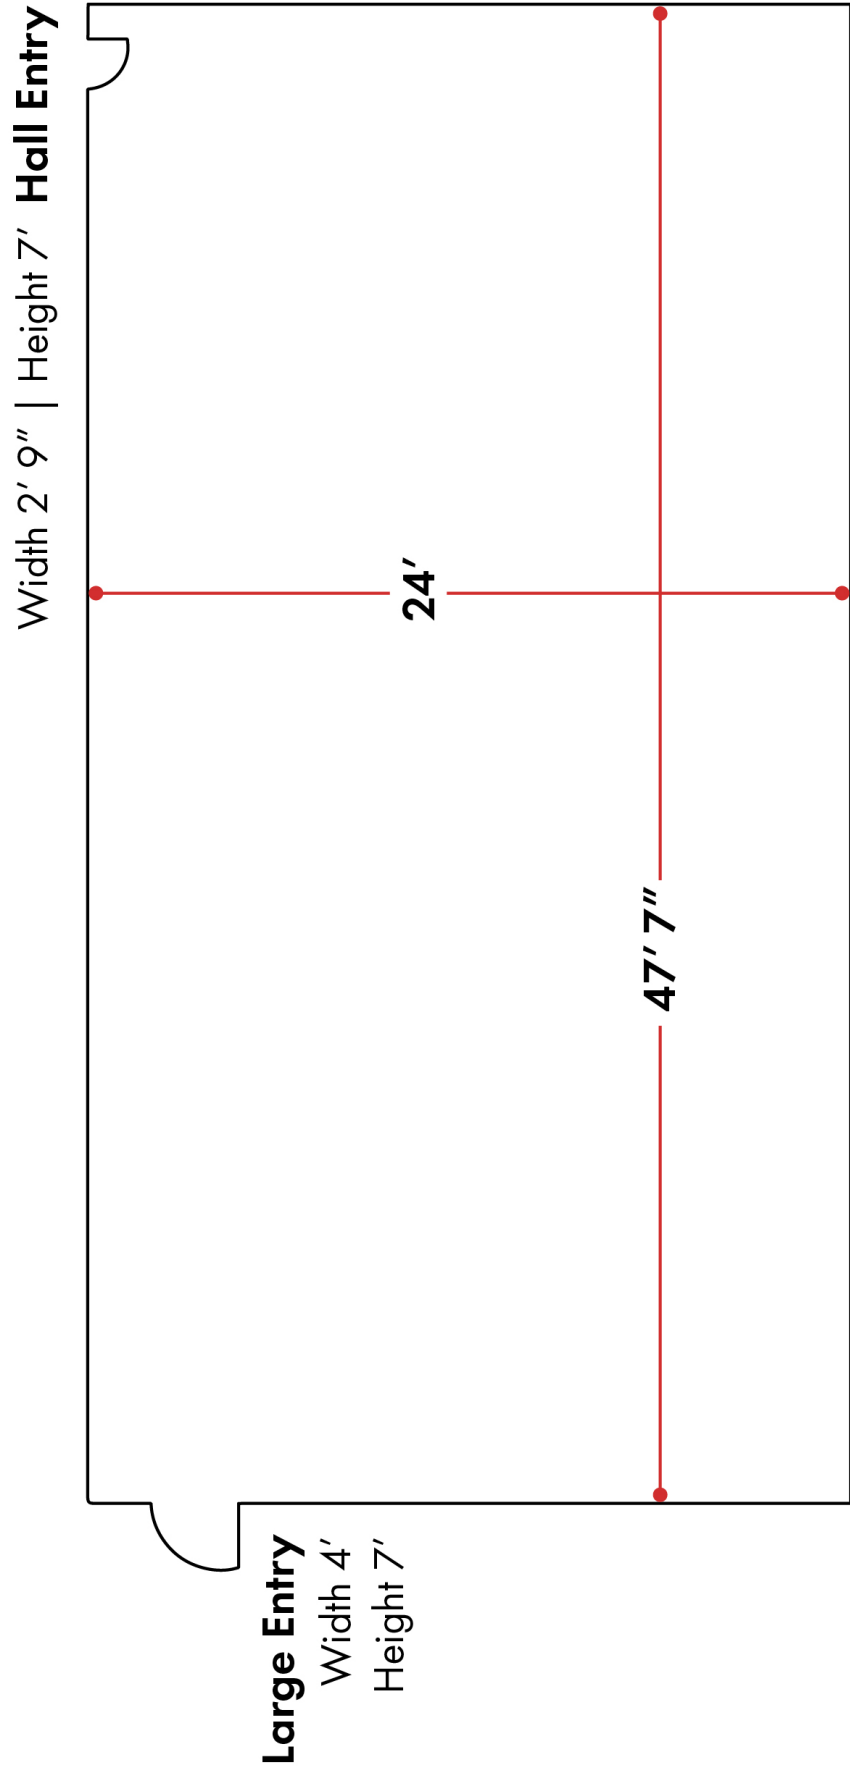

Stage 3

Black Box - 1,200 ft²

liveupstudios

Large Entry
Width 4'
Height 7'

Width 2' 9" | Height 7' **Hall Entry**